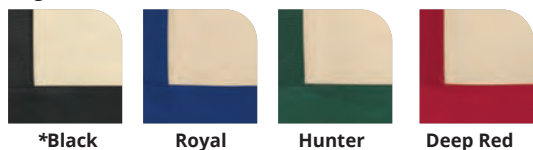

## DEL MAR

**Size:** 18W x 8 x 15H  
1¼"-wide x 28"-long handles. 100 GSM.

Imprint	Item #	150	250	500	1000	3000
SCREEN PRINT	<b>39DMBK1815</b>	3.90	3.40	3.30	3.25	3.20 C
COLOR VISTA	<b>CVDMBK1815</b>	4.90	4.40	4.20	4.15	4.10 C
SPARKLE	<b>SPDMBK1815</b>	6.40	5.90	5.80	5.75	5.70 C

**Shipping:** 19 lbs. per box of 50  
**Imprint Area:** Front/Back – 8W x 10H  
Side Gusset – 3W x 8H

Bag Colors Available:

\*The Del Mar is only available in black.

	SCREEN PRINT	COLORVISTA	SPARKLE
<b>SET-UP</b>	\$50 per color, per design (G).	<b>NO SET-UP CHARGE.</b>	\$50 per design. Up to 6 colors (G).
<b>RE-ORDER SET-UP</b>	\$30 per color, per design (G).	<b>NO SET-UP CHARGE.</b>	\$30 per design. Up to 6 colors (G).
<b>ADDITIONAL LOCATION</b>	\$0.48 per bag, per location (G).	\$1.00 per bag, per location (G).	\$2.00 per bag, per location (G).
<b>ADDITIONAL COLOR</b>	\$0.48 per color, per side, per bag (G).	N/A	N/A
<b>PRODUCTION TIME *</b>	4 business days after all final approvals.	6 business days after all final approvals.	10 business days after all final approvals.
<b>COLUMN PRICING</b>	Per bag, one-color imprint, one location. Screen charge is additional.	Per bag, multi-color imprint, one location. No set-up charge.	Per bag, up to 6 colors, one location. Set-up charge is additional.
<b>PLASTIC BOTTOM INSERT</b>	Included with Del Mar. Plastic bottom insert is optional for the Saratoga – \$0.30 per insert (C).		
<b>PLAIN BAGS</b>	20% off the Screen Print bag price. Ships next business day.		
<b>BROKEN BOX CHARGE</b>	\$10 (G) – Plain bags only.		
<b>ART SPECS / IMPRINT COLORS</b>	Refer to pages 192-194, 197-198, 202.		
<b>RUSHES &amp; ADDITIONAL SERVICES</b>	Refer to pages 134-135, 192-194.		