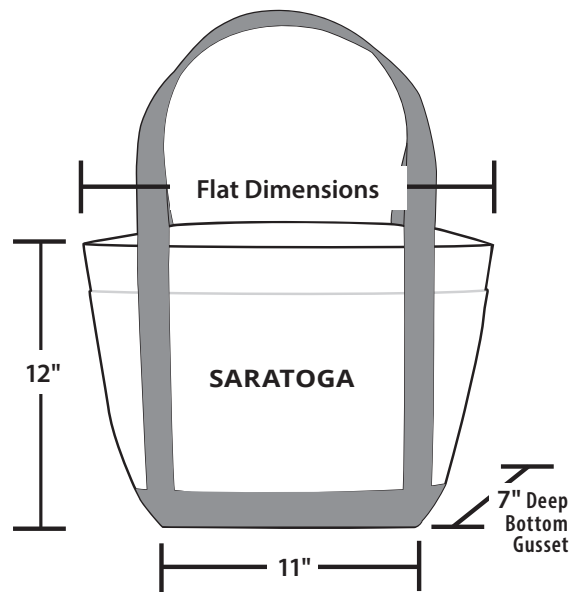

Boat Bags

SARATOGA

Size: 18W x 12H x 7 - See diagram.
1¼"-wide x 25"-long handles. 80 GSM.

Imprint	Item #	150	250	500	1000	3000
SCREEN PRINT	39ST1812	3.50	3.00	2.90	2.85	2.80 C
COLOR VISTA	CVST1812	4.50	4.00	3.80	3.75	3.70 C
SPARKLE	SPST1812	6.00	5.50	5.40	5.35	5.30 C

Shipping: 15 lbs. per box of 100
Imprint Area: Front/Back – 7W x 6H

DEL MAR

Size: 18W x 8 x 15H
1¼"-wide x 28"-long handles. 100 GSM.

Imprint	Item #	150	250	500	1000	3000
SCREEN PRINT	39DMBK1815	3.90	3.40	3.30	3.25	3.20 C
COLOR VISTA	CVDMBK1815	4.90	4.40	4.20	4.15	4.10 C
SPARKLE	SPDMBK1815	6.40	5.90	5.80	5.75	5.70 C

Shipping: 19 lbs. per box of 50
Imprint Area: Front/Back – 8W x 10H
Side Gusset – 3W x 8H